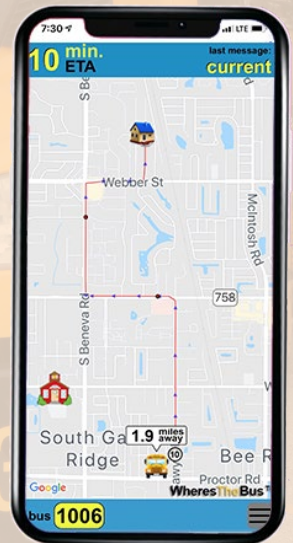

## Register to Ride the Bus

- 1 [www.sarasotacountyschools.net/BacktoSchool](http://www.sarasotacountyschools.net/BacktoSchool)
- 2 Register to Ride the Bus
- 3 Fill out the **Bus Stop Pre-Registration Form**

## BUS ROUTES

Available August 3rd on the **Find A Bus Route** link!

[www.sarasotacountyschools.net/Page/1353](http://www.sarasotacountyschools.net/Page/1353)

## WheresTheBus™

- Real-time location
- Less time waiting
- Sign up today!

Download the App!

[www.WheresTheBus.com](http://www.WheresTheBus.com)

**TRANSPORTATION (941) 486-2141**  
**HELP LINE**

August 1st - 12th | Monday - Friday 8:00 am - 4:30 pm