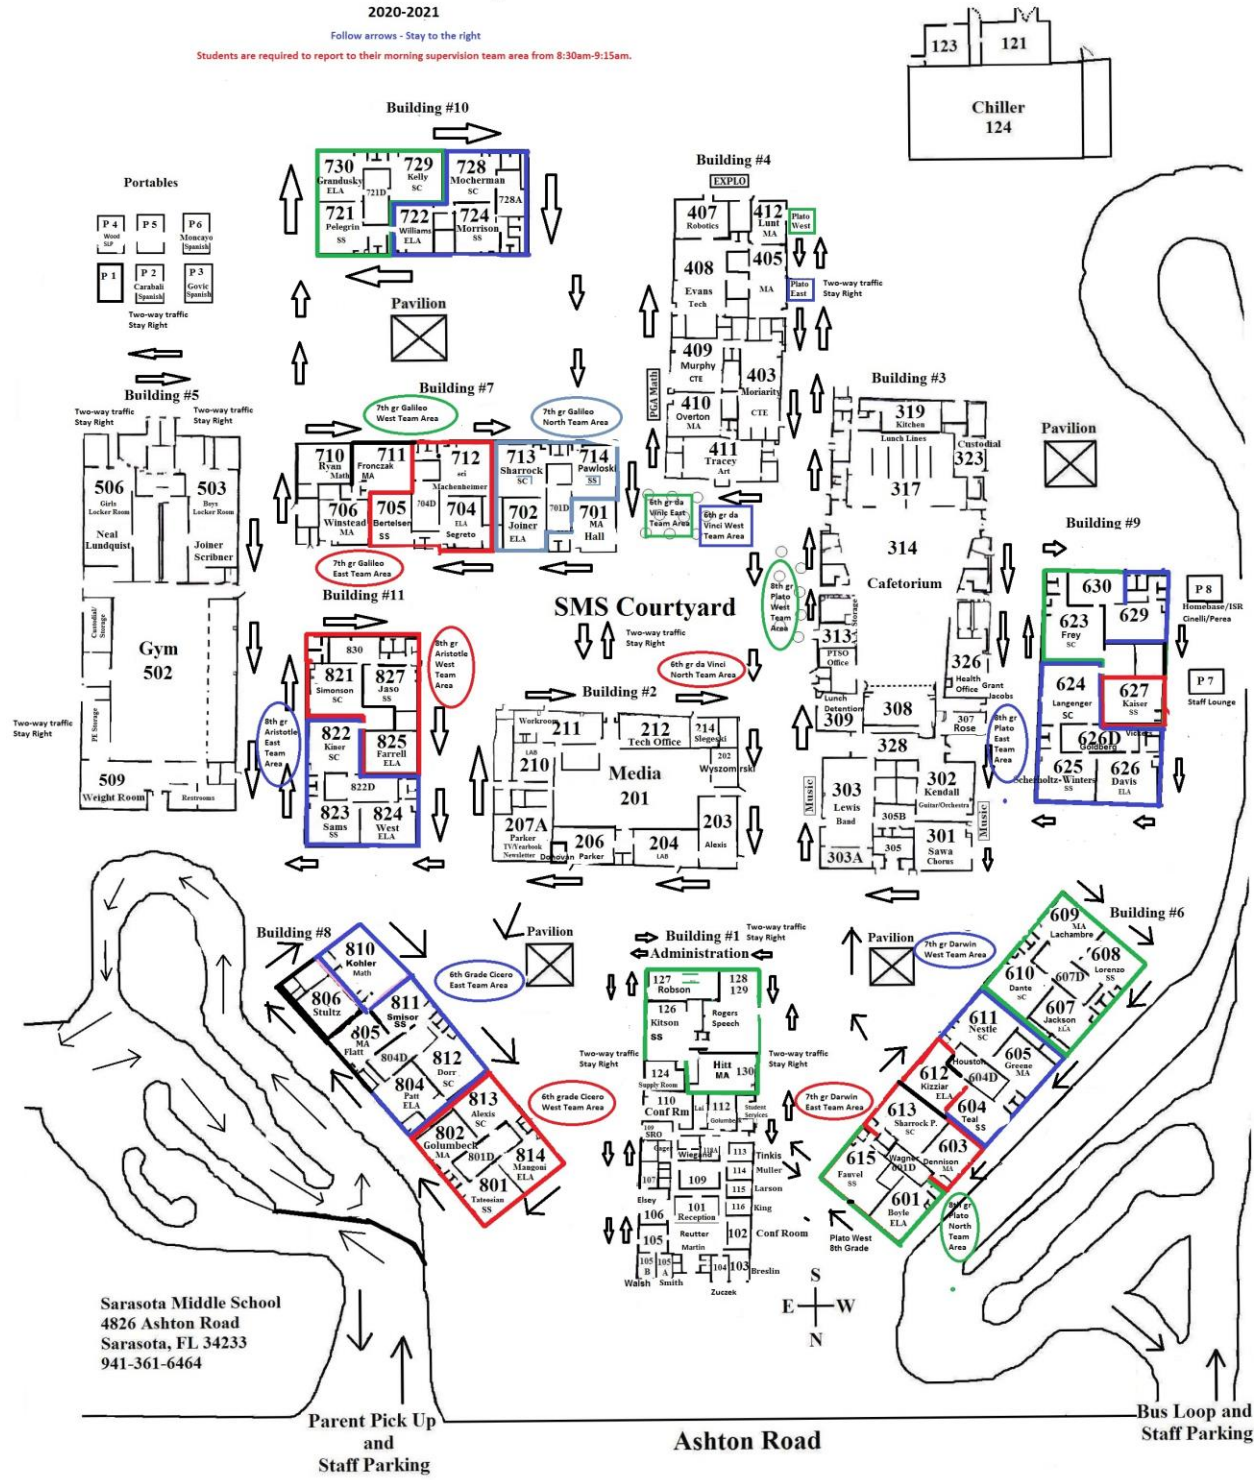

Sarasota Middle School Campus Map

2020-2021

Follow arrows - Stay to the right

Sarasota Middle School
4826 Ashton Road
Sarasota, FL 34233
941-361-6464