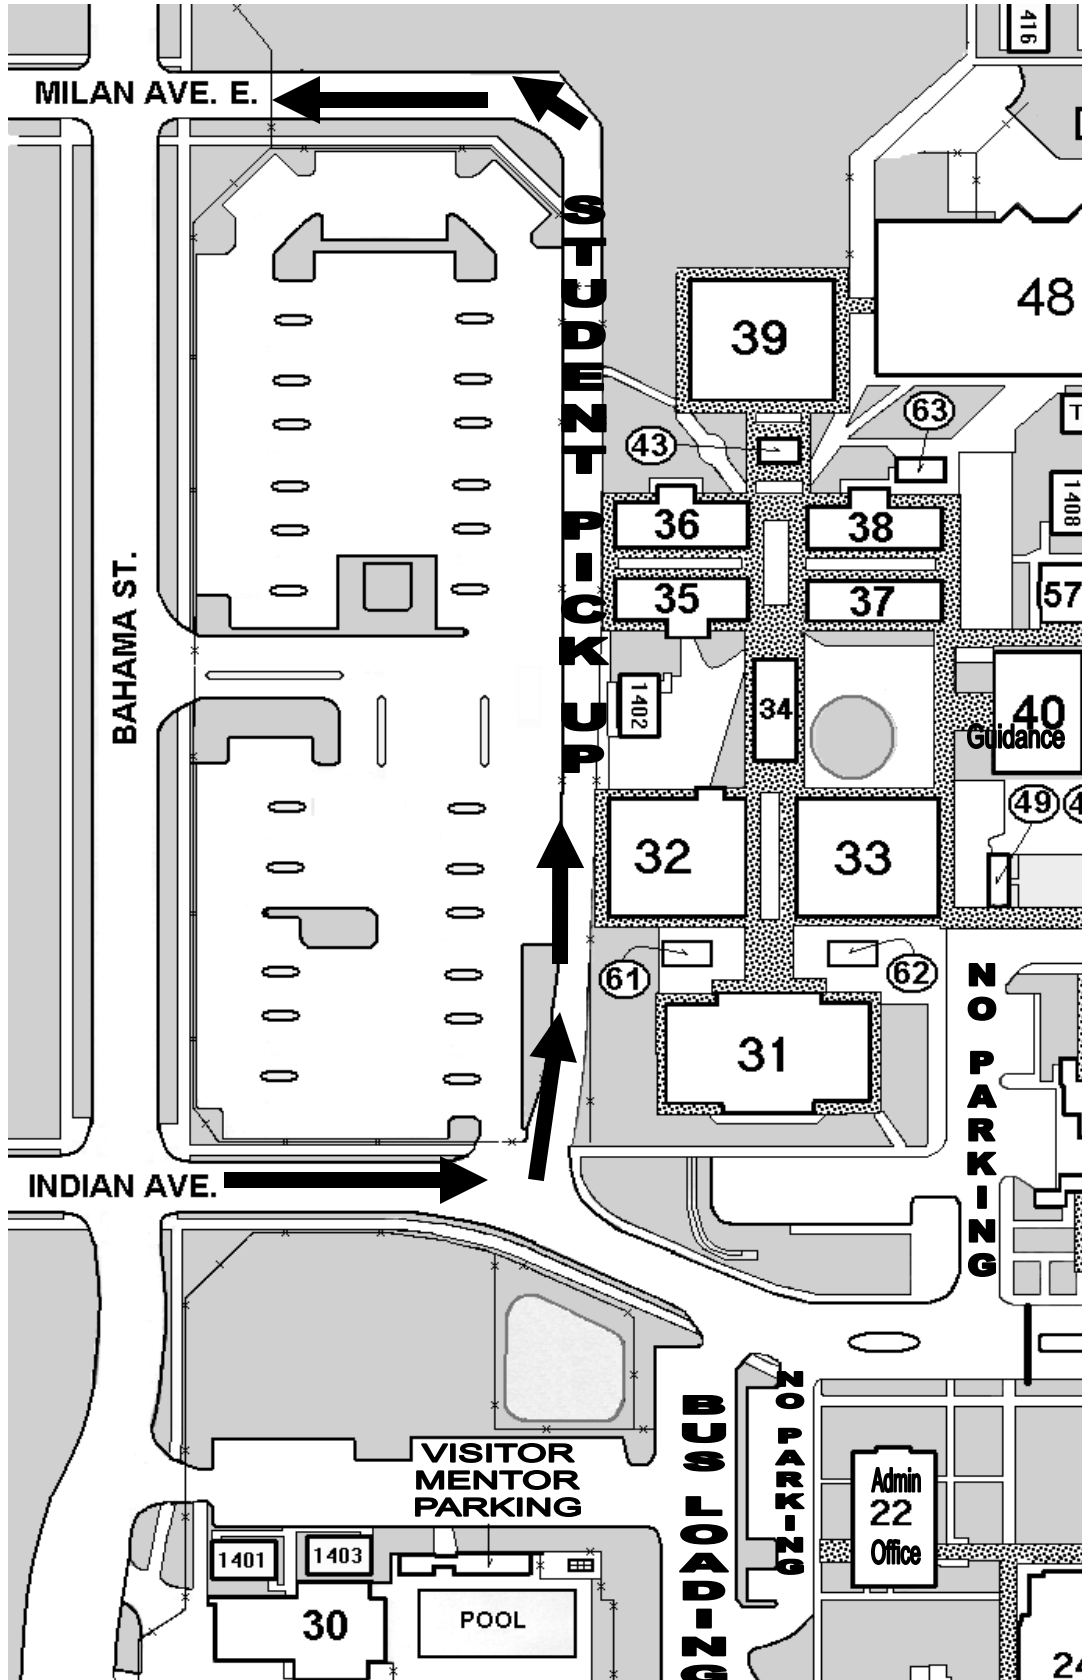

VENICE HIGH SCHOOL AFTERNOON STUDENT PICK-UP PROCEDURE

Parents,

Due to construction, the **STUDENT PICK-UP** area has been relocated. Milan Avenue is now a one-way exit road.

Please pick up your student in the **STUDENT PICK-UP LANE**.

1. Enter campus on Indian Avenue
2. Enter the pick up loop

*(There are two lanes)

3. Please pull forward in the right lane to wait for your student
4. After your child is in the vehicle, merge into the left lane
5. The left lane is for moving traffic

NOTE: Buses depart at 2:25 p.m.
Expect Traffic Congestion

If you arrive on campus **after** 2:35 to pick up your student, Indian Avenue will be open to the various parking lots.

Thank you for your cooperation.