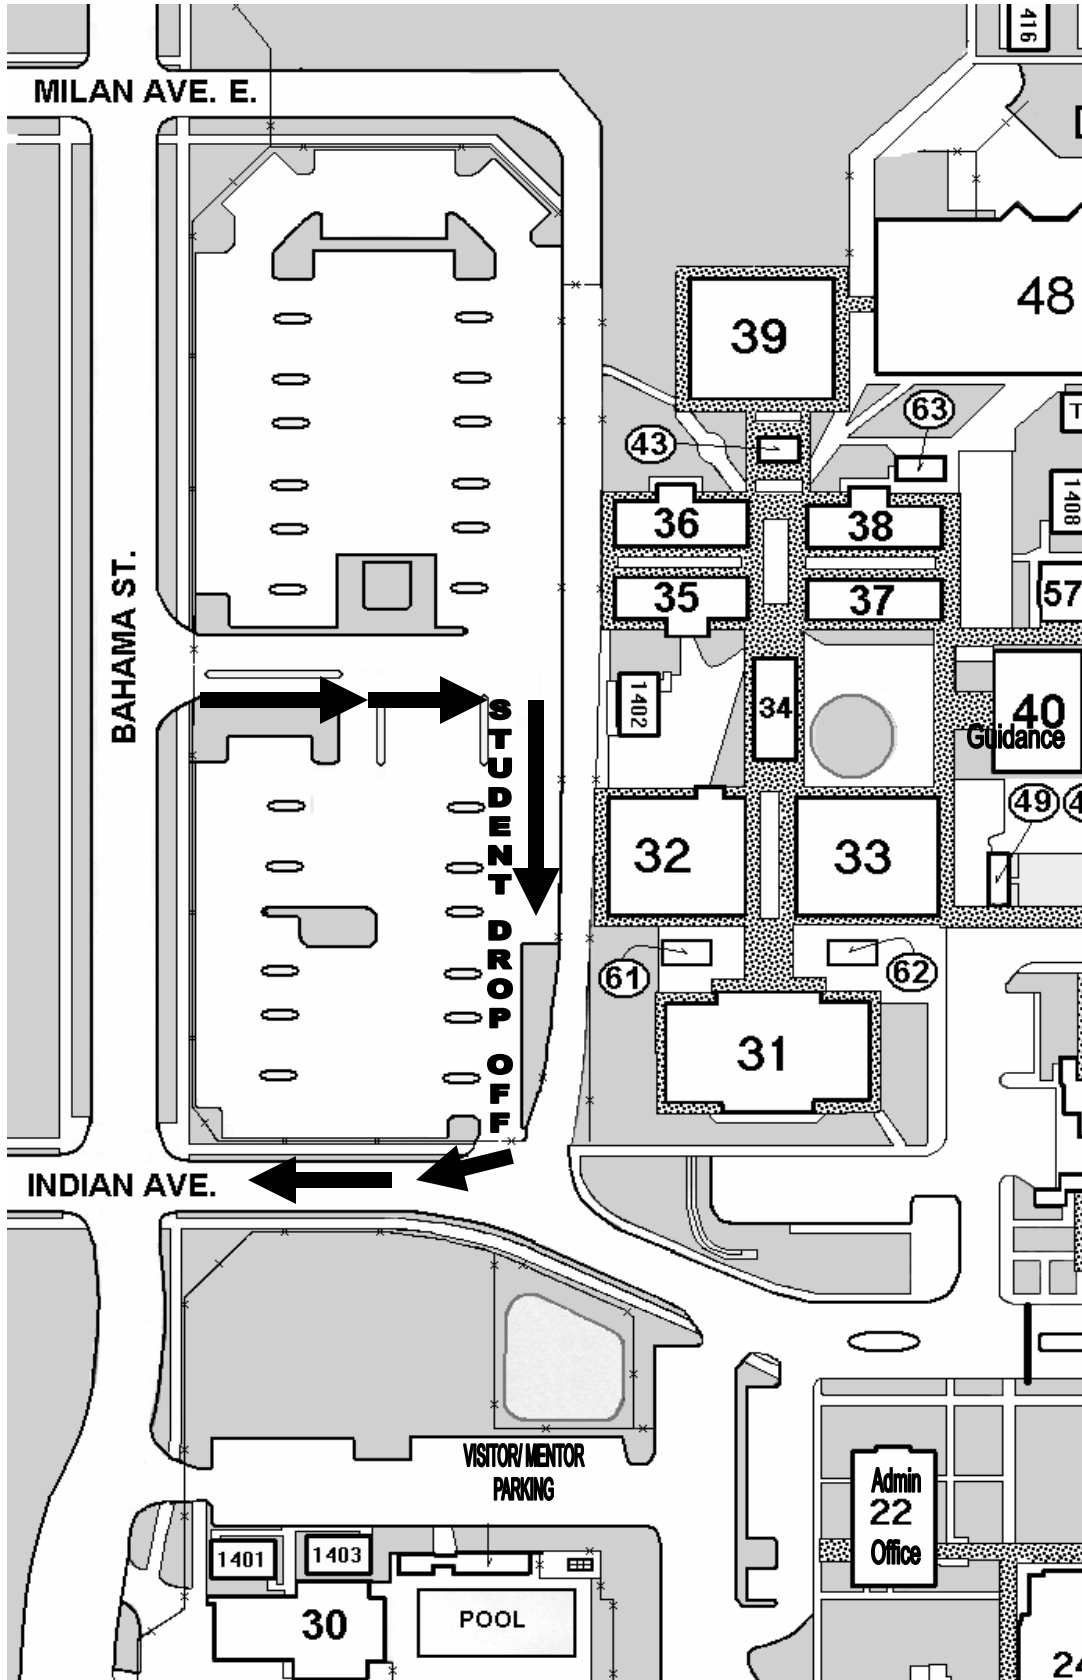

VENICE HIGH SCHOOL MORNING STUDENT DROP-OFF PROCEDURE

Parents,

Due to construction, the **STUDENT DROP-OFF** area has been relocated. Milan Avenue is now a one-way exit road from campus.

Please drop off your student in the **STUDENT DROP-OFF** area located in the front of the school in the morning.

1. Enter *Student Parking Lot* from Bahama Street
2. Enter the drop-off loop and pull forward
3. Drop off your student
4. Exit via Indian Avenue

Expect Traffic Congestion